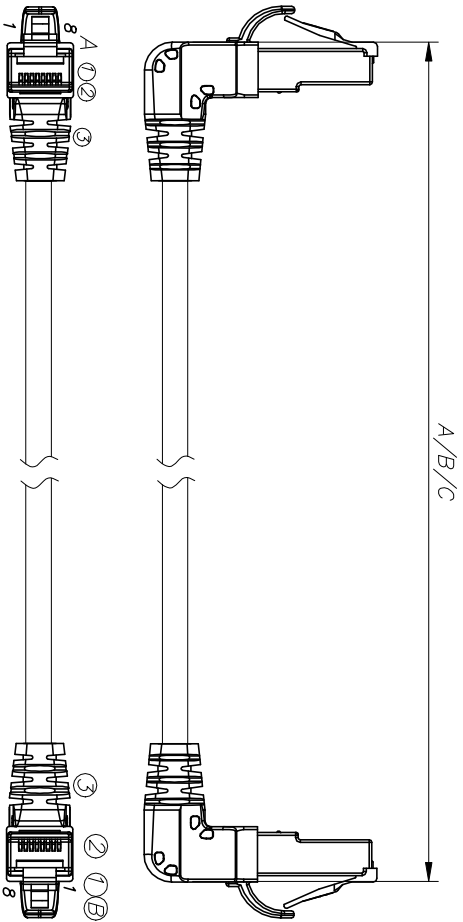

NINGBO EXCELLENCE COMMUNICATED CONNECTOR CO.,LTD

PLUG:

Drawing						
Mark						
GOLD PLATING	3Mu"	3u"	6u"	15u"	30u"	50u"
Mark						

TYPE	Shielded	Unshielded
Mark		
PC	UL 94-V0	UL 94-V2
Mark		

ARRANGE METHOD:

1. Remarks:
- I. "A" indicate Length 1~10M 10M not included, tolerance $+_{-80}$
  - II. "B" indicate Length 10~20M(20m included), tolerance $+_{-150}$
  - III. "C" indicate Length above 20M 20m not included, tolerance $+ (C*1\%) / -0$

ITEM	DESCRIPTION	MATERIAL	COLOR	Q'TY	ITEM	DESCRIPTION	MATERIAL	COLOR	Q'TY	DWG NO.
①	PLUG	C6R5Z50V2IL	transparent	2	⑥					P6AUTB139-001
②	Insert	11.06	transparent	2	⑦					
③	PVC	60P	|	9g	⑧					
④	Cable Tie	"C"MM	white	2	⑨					
⑤					⑩					

MATERIAL		WIRE CONNECTION TABLE							
CAT.6A UTP PATCH CORD 24AWG	PVC	white / orange	orange	white / green	blue	white / blue	green	white / brown	brown
	LSOH	A1	A2	A3	A4	A5	A6	A7	A8
		B1	B2	B3	B4	B5	B6	B7	B8

LENGTH	TOTAL	MOLD NO.	UNIT	SCALE	SHEET
[a/b/c+140]*[19(0)]*[19(0)]		02-139A	mm	1/1	1/1

APPROVAL	CHECKED	DRAWN
		Cathyli